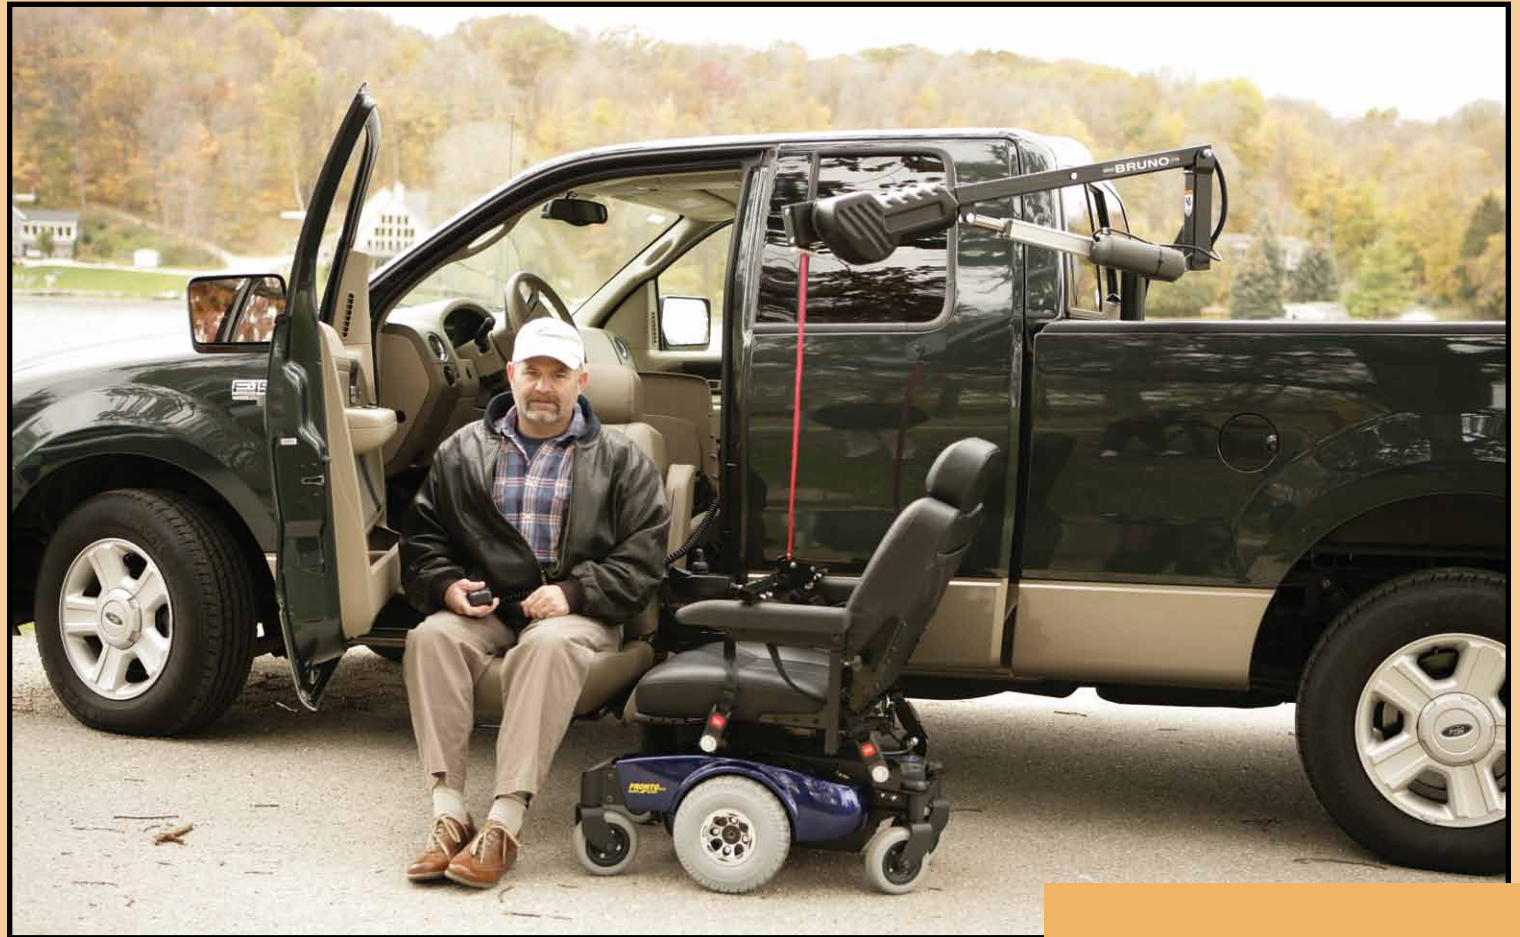

Pickup Truck Solutions

Pickup Truck Products

*Simple to Operate.
Rugged Durability.
Complete Solutions.*

Curb-Sider® (VSL-6000)

The exterior version of the world's most popular vehicle lift gives you unsurpassed versatility for loading and unloading mobility devices at the rear of the truck bed!

The *Curb-Sider* allows you to avoid the tailgate by lifting from the curb-side. With 400 lb/181 kg of lifting capacity, the *Curb-Sider* can handle nearly any scooter or power wheelchair with ease.

- Standard tough texture coating, along with an exterior pendant package protects your *Curb-Sider* from the elements
- The fold-down lift head means added driver visibility and increased available cargo space when the lift is not in use
- Direct Gear Drive Technology (no chains to slip or loosen) means virtually maintenance-free operation

Out-Sider[®] Meridian[™] (ASL-250)

*Transport your scooter or power wheelchair
outside your pickup truck!*

Lightweight, yet tough as nails, The *Out-Sider Meridian* will allow you to take your mobility device wherever you go, quickly and easily!

*Lift and store your wheelchair, scooter or
power wheelchair in the bed of your pickup truck
while sitting up front!*

The *Out-Rider* is fully automatic and easy to operate, with a hand-held pendant. It can lift a folding/rigid wheelchair, scooter or power wheelchair weighing up to 350 lb/159 kg!